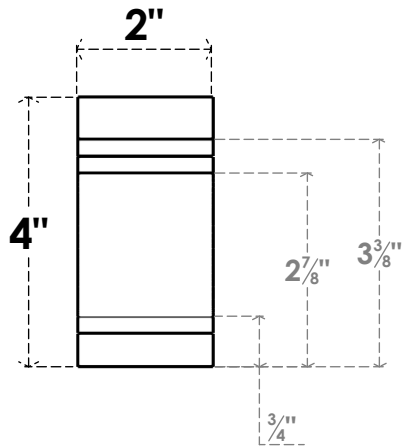

ITEM NUMBER: RFTURS020X04000X32000X004PEC00RCPR

2"W X 4"H X 32"L TIMBERTHANE ROUGH CEDAR PESCADERO FAUX WOOD SOLID RAFTER TAIL, 4"L END, PRIMED TAN

SIDE PROFILE

FRONT PROFILE

ISOMETRIC

GENERATED DATE : 03/02/2023