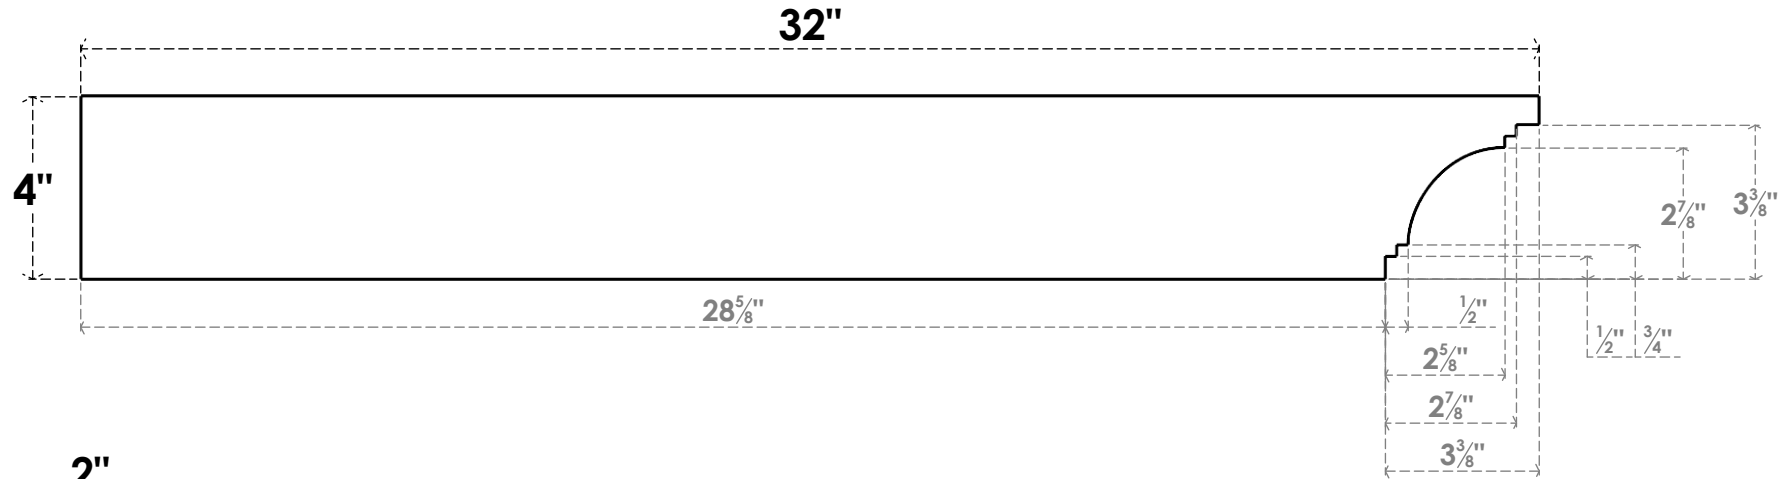

ITEM NUMBER: RFTURS020X04000X32000X004PEC00RCPR

2"W X 4"H X 32"L TIMBERTHANE ROUGH CEDAR PESCADERO FAUX WOOD SOLID RAFTER TAIL, 4"L END, PRIMED TAN

SIDE PROFILE

FRONT PROFILE

ISOMETRIC

GENERATED DATE : 03/02/2023